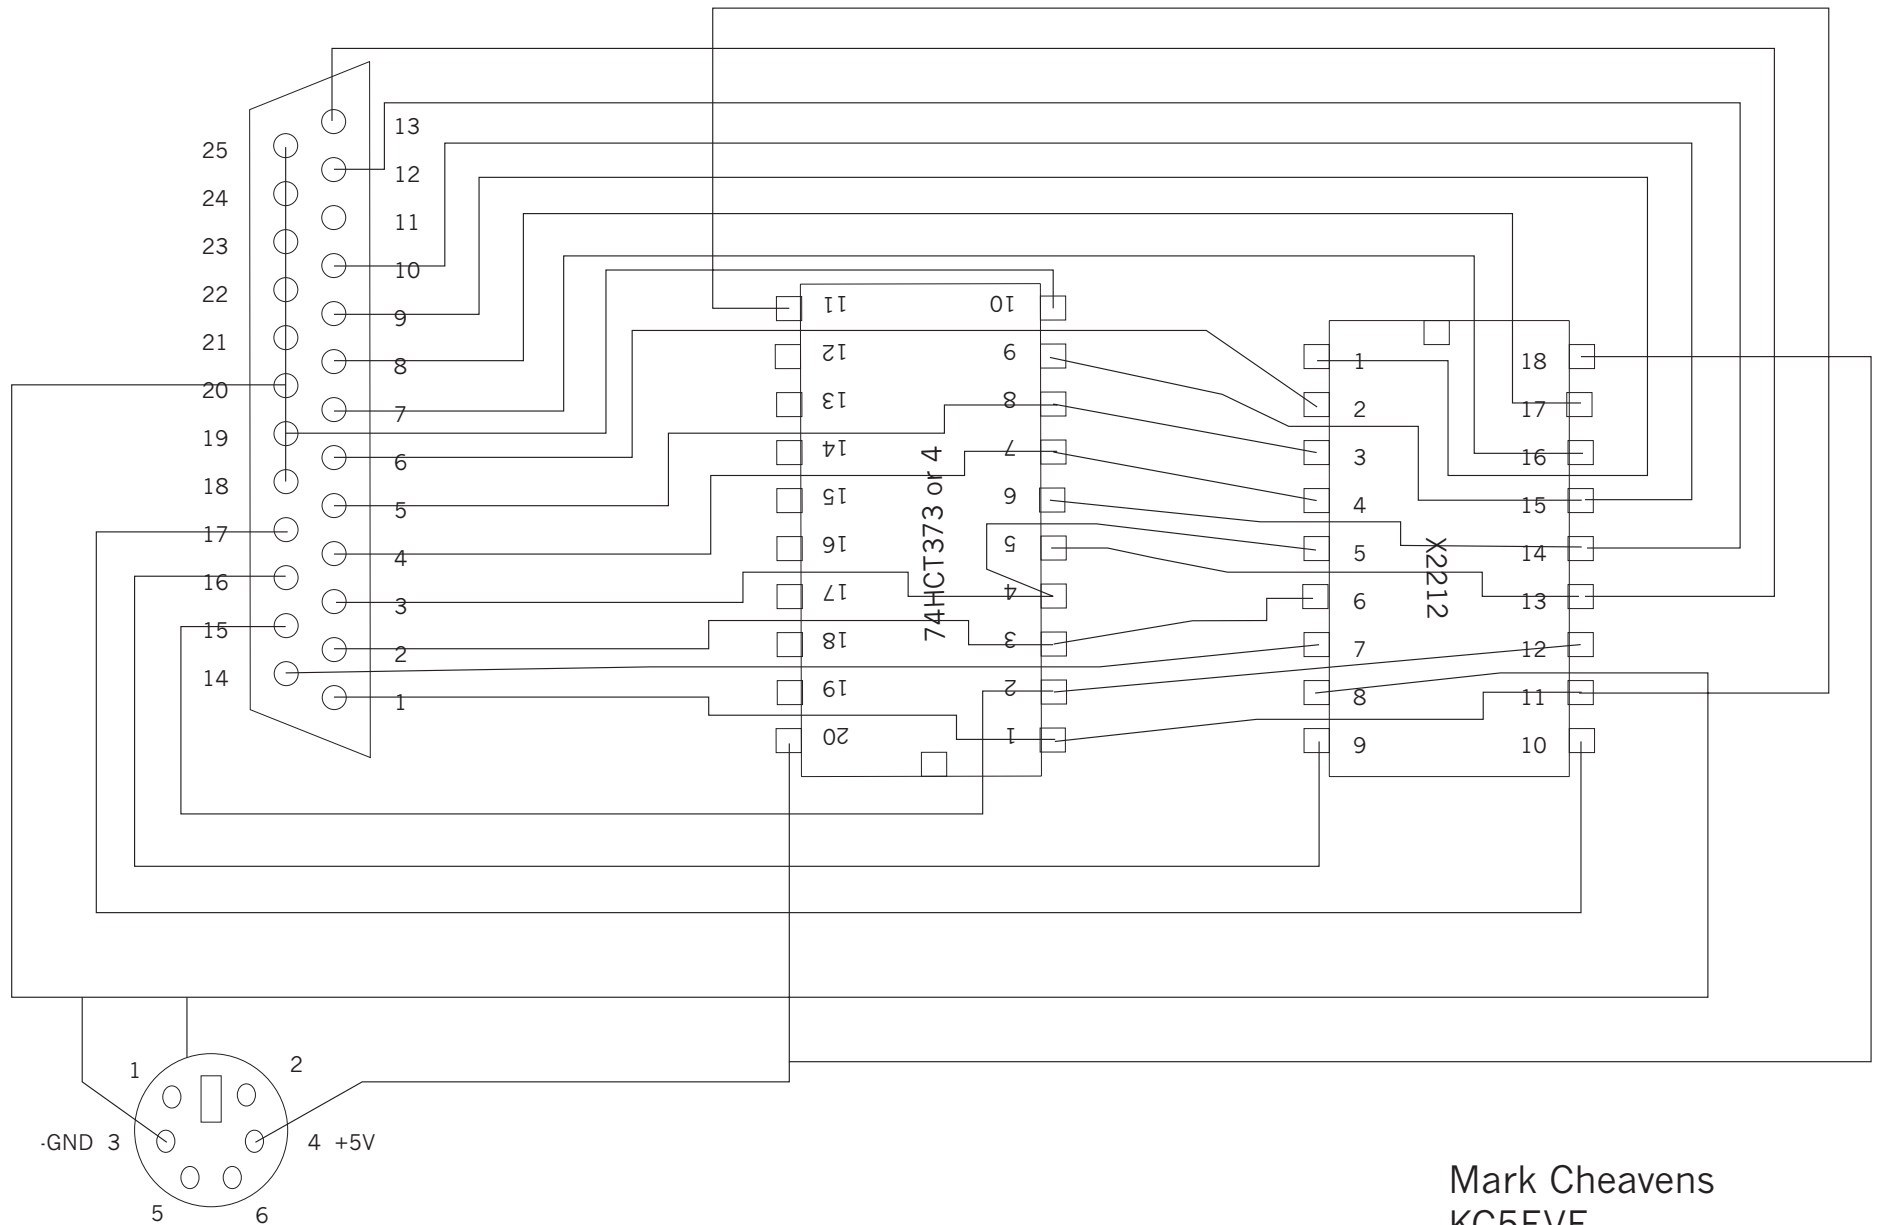

G.E. Radio (Phoenix SX) Programmer

Connectors is viewed from the Wire End (PS/2 Mouse/Keyboard connector for 5V)

Mark Cheavens
KC5EVE
mcheavens@usa.net